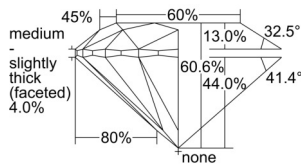

GIA®

FACSIMILE

GIA REPORT 6501582360

Verify this report at GIA.edu

GIA NATURAL DIAMOND DOSSIER®

October 07, 2024
GIA Report Number 6501582360
Shape and Cutting Style ..... Round Brilliant
Measurements ..... 3.75 - 3.77 x 2.28 mm

GRADING RESULTS

Carat Weight ..... 0.19 carat
Color Grade ..... E
Clarity Grade VS1
Cut Grade ..... Excellent

ADDITIONAL GRADING INFORMATION

Polish ..... Excellent
Symmetry ..... Excellent
Fluorescence ..... None
Clarity Characteristics ..... Cloud, Needle
Inscription(s): GIA 6501582360

PROPORTIONS

Profile to actual proportions

GRADING SCALES

GIA COLOR SCALE	GIA CLARITY SCALE	GIA CUT SCALE	
D	FLAWLESS	EXCELLENT	
E	INTERNALLY FLAWLESS		
F		VVS₁	VERY GOOD
G	VVS₂		
H	VS₁	GOOD	
I	VS₂		
J	SI₁	FAIR	
K	SI₂		
L	I₁	POOR	
M	I₂		
N	I₃		
O			
P			
Q			
R			
S			
T			
U			
V			
W			
X			
Y			
Z