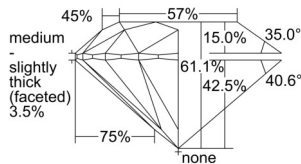

GIA®

FACSIMILE

GIA REPORT 6501583585

Verify this report at GIA.edu

GIA NATURAL DIAMOND DOSSIER®

October 07, 2024
GIA Report Number 6501583585
Shape and Cutting Style ..... Round Brilliant
Measurements ..... 4.31 - 4.34 x 2.64 mm

GRADING RESULTS

Carat Weight ..... 0.30 carat
Color Grade ..... E
Clarity Grade VS1
Cut Grade ..... Excellent

ADDITIONAL GRADING INFORMATION

Polish ..... Excellent
Symmetry ..... Excellent
Fluorescence ..... None
Clarity Characteristics ..... Feather, Cloud, Pinpoint
Inscription(s): GIA 6501583585

PROPORTIONS

Profile to actual proportions

GRADING SCALES

GIA COLOR SCALE	GIA CLARITY SCALE	GIA CUT SCALE
D	FLAWLESS	EXCELLENT
E	INTERNALLY FLAWLESS	
F	VVS₁	VERY GOOD
G		
H	VS₁	GOOD
I		
J	SI₁	FAIR
K		
L	I₁	POOR
M		
N	I₂	
O	I₃	
P		
Q		
R		
S		
T		
U		
V		
W		
X		
Y		
Z