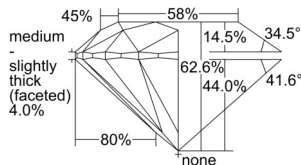

GIA®

FACSIMILE

GIA REPORT 6501583601

Verify this report at GIA.edu

GIA NATURAL DIAMOND DOSSIER®

October 07, 2024
GIA Report Number 6501583601
Shape and Cutting Style ..... Round Brilliant
Measurements ..... 5.11 - 5.14 x 3.21 mm

GRADING RESULTS

Carat Weight ..... 0.51 carat
Color Grade ..... D
Clarity Grade VS1
Cut Grade ..... Excellent

ADDITIONAL GRADING INFORMATION

Polish ..... Excellent
Symmetry ..... Excellent
Fluorescence ..... None
Clarity Characteristics..... Crystal, Pinpoint
Inscription(s): GIA 6501583601

PROPORTIONS

Profile to actual proportions

GRADING SCALES

GIA COLOR SCALE	GIA CLARITY SCALE	GIA CUT SCALE	
D	FLAWLESS	EXCELLENT	
E	INTERNALLY FLAWLESS		
F		VVS₁	VERY GOOD
G	VVS₂		
H	VS₁	GOOD	
I	VS₂		
J	SI₁	FAIR	
K	SI₂		
L	I₁	POOR	
M			
N			
O	I₂		
P			
Q	I₃		
R			
S			
T			
U			
V			
W			
X			
Y			
Z