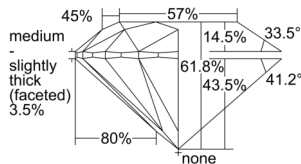

GIA®

FACSIMILE

GIA REPORT 6501584323

Verify this report at GIA.edu

GIA NATURAL DIAMOND DOSSIER®

October 08, 2024
GIA Report Number 6501584323
Shape and Cutting Style ..... Round Brilliant
Measurements ..... 4.93 - 4.95 x 3.05 mm

GRADING RESULTS

Carat Weight ..... 0.45 carat
Color Grade ..... H
Clarity Grade VS1
Cut Grade ..... Excellent

ADDITIONAL GRADING INFORMATION

Polish ..... Excellent
Symmetry ..... Excellent
Fluorescence ..... None
Clarity Characteristics ..... Crystal
Inscription(s): GIA 6501584323

PROPORTIONS

Profile to actual proportions

GRADING SCALES

GIA COLOR SCALE	GIA CLARITY SCALE	GIA CUT SCALE
D	FLAWLESS	EXCELLENT
E	FLAWLESS	
F	INTERNALLY FLAWLESS	VERY GOOD
G	FLAWLESS	
H	VVS₁	GOOD
I	VVS₂	
J	VS₁	FAIR
K	VS₂	
L	SI₁	POOR
M	SI₂	
N	I₁	
O	I₂	
P	I₃	
Q		
R		
S		
T		
U		
V		
W		
X		
Y		
Z