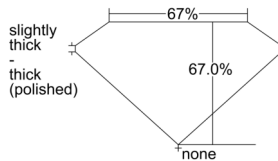

GIA®

FACSIMILE

GIA REPORT 6501585658

Verify this report at GIA.edu

GIA NATURAL DIAMOND DOSSIER®

October 07, 2024
GIA Report Number 6501585658
Shape and Cutting Style ..... Emerald Cut
Measurements ..... 6.25 x 4.40 x 2.95 mm

GRADING RESULTS

Carat Weight ..... 0.81 carat
Color Grade ..... F
Clarity Grade VS1

ADDITIONAL GRADING INFORMATION

Polish ..... Excellent
Symmetry ..... Very Good
Fluorescence ..... None
Clarity Characteristics..... Crystal, Pinpoint, Indented Natural
Inscription(s): GIA 6501585658

PROPORTIONS

Profile not to actual proportions

GRADING SCALES

GIA COLOR SCALE		GIA CLARITY SCALE			
COLORLESS	D	VERY VERY SLIGHTLY INCLUDED	FLAWLESS		
	E		INTERNALLY FLAWLESS		
	F	VERY SLIGHTLY INCLUDED	VVS₁		
	G		VVS₂		
	H		VS₁		
	NEAR COLORLESS	I	SLIGHTLY INCLUDED	VS₂	
		J		SI₁	
		FAINT	K	INCLUDED	SI₂
			L		I₁
			M		I₂
N			I₃		
VERT LIGHT	O	LIGHT			
	P				
	Q				
	R				
	S				
	T				
LIGHT	U				
	V				
	W				
	X				
Y					
Z