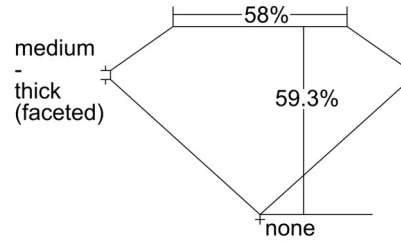

PROPORTIONS

Profile not to actual proportions