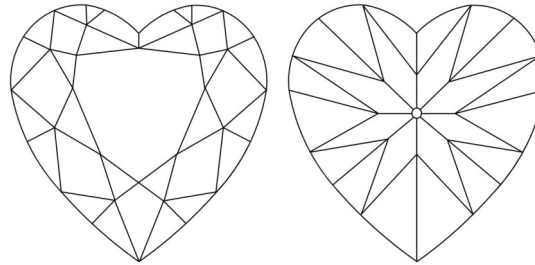

GIA NATURAL DIAMOND GRADING REPORT

October 30, 2024
 GIA Report Number 6501585704
 Shape and Cutting Style Heart Brilliant
 Measurements 6.79 x 7.93 x 4.70 mm

GRADING RESULTS

Carat Weight 1.51 carat
 Color Grade D
 Clarity Grade Internally Flawless

ADDITIONAL GRADING INFORMATION

Polish Excellent
 Symmetry Excellent
 Fluorescence None
 Inscription(s): GIA 6501585704

Comments: Surface graining is not shown. Minor details of polish are not shown.

PROPORTIONS

Profile not to actual proportions

CLARITY CHARACTERISTICS

GRADING SCALES

GIA COLOR SCALE		GIA CLARITY SCALE		
COLOURLESS	D	VERY VERY SLIGHTLY INCLUDED	FLAWLESS	
	E		INTERNALLY FLAWLESS	
	F		VVS ₁	
NEAR COLOURLESS	G		VVS ₂	
	H		VERY SLIGHTLY INCLUDED	VS ₁
	I			VS ₂
J	SLIGHTLY INCLUDED	SI ₁		
FAINT		K	SI ₂	
		L	INCLUDED	I ₁
	M	I ₂		
N	I ₃			
VERY LIGHT	O			
	P			
	Q			
LIGHT	R			
	S			
	T			
	U			
	V			
	W			
	X			
Y				
Z				