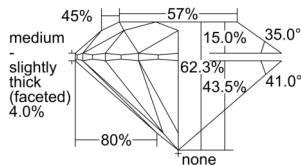

GIA®

FACSIMILE

GIA REPORT 6501586221

Verify this report at GIA.edu

GIA NATURAL DIAMOND DOSSIER®

October 08, 2024
GIA Report Number 6501586221
Shape and Cutting Style ..... Round Brilliant
Measurements ..... 5.39 - 5.42 x 3.37 mm

GRADING RESULTS

Carat Weight ..... 0.60 carat
Color Grade ..... G
Clarity Grade VVS1
Cut Grade ..... Excellent

ADDITIONAL GRADING INFORMATION

Polish ..... Excellent
Symmetry ..... Excellent
Fluorescence ..... None
Clarity Characteristics..... Pinpoint, Internal Graining
Inscription(s): GIA 6501586221

PROPORTIONS

Profile to actual proportions

GRADING SCALES

GIA COLOR SCALE	GIA CLARITY SCALE	GIA CUT SCALE	
D	FLAWLESS	EXCELLENT	
E	INTERNALLY FLAWLESS		
F		VVS₁	VERY GOOD
G	VVS₂		
H	VS₁	GOOD	
I	VS₂		
J	SI₁	FAIR	
K	SI₂		
L	I₁	POOR	
M			
N	I₂		
O	I₃		
P			
Q			
R			
S			
T			
U			
V			
W			
X			
Y			
Z