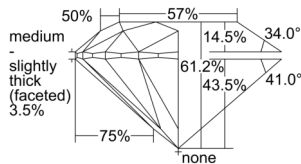

GIA®

FACSIMILE

GIA REPORT 6501586624

Verify this report at GIA.edu

GIA NATURAL DIAMOND DOSSIER®

October 08, 2024
GIA Report Number 6501586624
Shape and Cutting Style ..... Round Brilliant
Measurements ..... 4.33 - 4.36 x 2.66 mm

GRADING RESULTS

Carat Weight ..... 0.30 carat
Color Grade ..... E
Clarity Grade S11
Cut Grade ..... Excellent

ADDITIONAL GRADING INFORMATION

Polish ..... Excellent
Symmetry ..... Excellent
Fluorescence ..... None
Clarity Characteristics ..... Crystal, Feather
Inscription(s): GIA 6501586624

PROPORTIONS

Profile to actual proportions

GRADING SCALES

GIA COLOR SCALE	GIA CLARITY SCALE	GIA CUT SCALE
D	FLAWLESS	EXCELLENT
E	FLAWLESS	
F	INTERNALLY FLAWLESS	VERY GOOD
G	FLAWLESS	
H	VVS₁	GOOD
I	VVS₂	
J	VS₁	FAIR
K	VS₂	
L	S1₁	POOR
M	S1₂	
N	I₁	
O	I₂	
P	I₃	
Q		
R		
S		
T		
U		
V		
W		
X		
Y		
Z