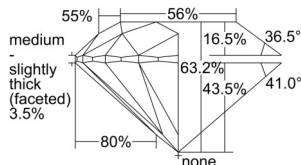

GIA®

FACSIMILE

GIA REPORT 6501588401

Verify this report at GIA.edu

GIA NATURAL DIAMOND DOSSIER®

October 08, 2024
GIA Report Number **6501588401**
Shape and Cutting Style ..... **Round Brilliant**
Measurements ..... **5.02 - 5.05 x 3.18 mm**

GRADING RESULTS

Carat Weight ..... **0.50 carat**
Color Grade ..... **D**
Clarity Grade **VVS1**
Cut Grade ..... **Excellent**

ADDITIONAL GRADING INFORMATION

Polish ..... **Excellent**
Symmetry ..... **Excellent**
Fluorescence ..... **None**
Clarity Characteristics ..... **Feather**
Inscription(s): **GIA 6501588401**

PROPORTIONS

Profile to actual proportions