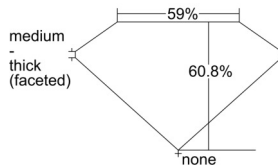

GIA®

FACSIMILE

GIA REPORT 6501589752

Verify this report at GIA.edu

GIA NATURAL DIAMOND DOSSIER®

October 08, 2024
GIA Report Number 6501589752
Shape and Cutting Style ..... Oval Brilliant
Measurements ..... 7.11 x 5.03 x 3.06 mm

GRADING RESULTS

Carat Weight ..... 0.70 carat
Color Grade ..... D
Clarity Grade VS1

ADDITIONAL GRADING INFORMATION

Polish ..... Excellent
Symmetry ..... Excellent
Fluorescence ..... Faint
Clarity Characteristics ..... Feather, Pinpoint
Inscription(s): GIA 6501589752

PROPORTIONS

Profile not to actual proportions

GRADING SCALES

GIA COLOR SCALE		GIA CLARITY SCALE			
COLORLESS	D	VERY VERY SLIGHTLY INCLUDED	FLAWLESS		
	E		INTERNALLY FLAWLESS		
	F	VERY SLIGHTLY INCLUDED	VVS₁		
	G		VVS₂		
	H		VS₁		
	NEAR COLORLESS	I	SLIGHTLY INCLUDED	VS₂	
		J		SI₁	
		FAINT	K	INCLUDED	SI₂
			L		I₁
			M		I₂
N			I₃		
VERT LIGHT	O				
	P				
	Q				
	R				
	LIGHT	S			
		T			
U					
V					
	W				
	X				
	Y				
	Z