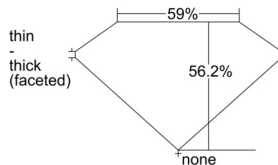

GIA®

FACSIMILE

GIA REPORT 6501589778

Verify this report at GIA.edu

GIA NATURAL DIAMOND DOSSIER®

October 07, 2024
GIA Report Number 6501589778
Shape and Cutting Style ..... Heart Brilliant
Measurements ..... 5.12 x 5.80 x 3.26 mm

GRADING RESULTS

Carat Weight ..... 0.56 carat
Color Grade ..... E
Clarity Grade SI1

ADDITIONAL GRADING INFORMATION

Polish ..... Excellent
Symmetry ..... Very Good
Fluorescence ..... None
Clarity Characteristics ..... Feather
Inscription(s): GIA 6501589778

PROPORTIONS

Profile not to actual proportions

GRADING SCALES

GIA COLOR SCALE		GIA CLARITY SCALE			
COLORLESS	D	VERY VERY SLIGHTLY INCLUDED	FLAWLESS		
	E		INTERNALLY FLAWLESS		
	F	VERY SLIGHTLY INCLUDED	VVS₁		
	G		VVS₂		
	H		VS₁		
	NEAR COLORLESS	I	SLIGHTLY INCLUDED	VS₂	
		J		SI₁	
		FAINT	K	INCLUDED	SI₂
			L		I₁
			M		I₂
VERT LIGHT	N	LIGHT	I₃		
	O				
	P				
	Q				
	R				
	S