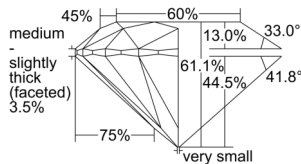

GIA®

FACSIMILE

GIA REPORT 6501591119

Verify this report at GIA.edu

GIA NATURAL DIAMOND DOSSIER®

October 08, 2024
GIA Report Number 6501591119
Shape and Cutting Style ..... Round Brilliant
Measurements ..... 5.17 - 5.20 x 3.17 mm

GRADING RESULTS

Carat Weight ..... 0.52 carat
Color Grade ..... E
Clarity Grade S11
Cut Grade ..... Excellent

ADDITIONAL GRADING INFORMATION

Polish ..... Excellent
Symmetry ..... Excellent
Fluorescence ..... None
Clarity Characteristics ..... Feather, Crystal
Inscription(s): GIA 6501591119

PROPORTIONS

Profile to actual proportions

GRADING SCALES

GIA COLOR SCALE	GIA CLARITY SCALE	GIA CUT SCALE
D	FLAWLESS	EXCELLENT
E	INTERNALLY FLAWLESS	
F	VVS₁	VERY GOOD
G		
H	VS₁	GOOD
I		
J	SI₁	FAIR
K		
L	I₁	POOR
M		
N	I₂	
O		
P	I₃	
Q		
R		
S		
T		
U		
V		
W		
X		
Y		
Z