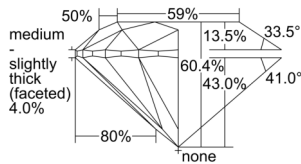

GIA®

FACSIMILE

GIA REPORT 6501592111

Verify this report at GIA.edu

GIA NATURAL DIAMOND DOSSIER®

October 08, 2024
GIA Report Number 6501592111
Shape and Cutting Style ..... Round Brilliant
Measurements ..... 3.70 - 3.72 x 2.24 mm

GRADING RESULTS

Carat Weight ..... 0.19 carat
Color Grade ..... E
Clarity Grade VS1
Cut Grade ..... Excellent

ADDITIONAL GRADING INFORMATION

Polish ..... Excellent
Symmetry ..... Excellent
Fluorescence ..... None
Clarity Characteristics ..... Cloud, Needle
Inscription(s): GIA 6501592111

PROPORTIONS

Profile to actual proportions

GRADING SCALES

GIA COLOR SCALE	GIA CLARITY SCALE	GIA CUT SCALE	
D	FLAWLESS	EXCELLENT	
E	INTERNALLY FLAWLESS		
F		VVS₁	VERY GOOD
G	VVS₂		
H	VS₁	GOOD	
I	VS₂		
J	SI₁	FAIR	
K	SI₂		
L	I₁	POOR	
M			
N			
O	I₂		
P			
Q			
R	I₃		
S			
T			
U			
V			
W			
X			
Y			
Z