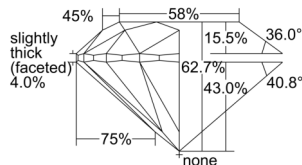

GIA®

FACSIMILE

GIA REPORT 6501594183

Verify this report at GIA.edu

GIA NATURAL DIAMOND DOSSIER®

October 09, 2024
GIA Report Number 6501594183
Shape and Cutting Style ..... Round Brilliant
Measurements ..... 4.24 - 4.27 x 2.67 mm

GRADING RESULTS

Carat Weight ..... 0.30 carat
Color Grade ..... F
Clarity Grade VS2
Cut Grade ..... Excellent

ADDITIONAL GRADING INFORMATION

Polish ..... Excellent
Symmetry ..... Very Good
Fluorescence ..... Medium Blue
Clarity Characteristics..... Feather, Crystal, Cloud
Inscription(s): GIA 6501594183

PROPORTIONS

Profile to actual proportions

GRADING SCALES

GIA COLOR SCALE	GIA CLARITY SCALE	GIA CUT SCALE
COLOREDNESS	FLAWLESS	EXCELLENT
D	INTERNALLY FLAWLESS	
E	VVS₁	VERY GOOD
F		
G	VS₁	GOOD
H		
I	VS₂	FAIR
J		
K	SI₁	POOR
L		
M	I₁	
N		
O	I₂	
P		
Q	I₃	
R		
S		
T		
U		
V		
W		
X		
Y		
Z