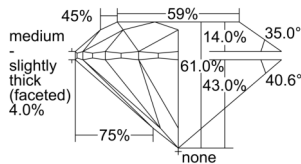

GIA®

FACSIMILE

GIA REPORT 6501595733

Verify this report at GIA.edu

GIA NATURAL DIAMOND DOSSIER®

October 08, 2024
GIA Report Number 6501595733
Shape and Cutting Style ..... Round Brilliant
Measurements ..... 5.69 - 5.71 x 3.48 mm

GRADING RESULTS

Carat Weight ..... 0.70 carat
Color Grade ..... E
Clarity Grade VS2
Cut Grade ..... Excellent

ADDITIONAL GRADING INFORMATION

Polish ..... Excellent
Symmetry ..... Excellent
Fluorescence ..... None
Clarity Characteristics..... Crystal, Cloud, Feather
Inscription(s): GIA 6501595733

PROPORTIONS

Profile to actual proportions

GRADING SCALES

GIA COLOR SCALE	GIA CLARITY SCALE	GIA CUT SCALE	
D	FLAWLESS	EXCELLENT	
E	INTERNALLY FLAWLESS		
F		VVS₁	VERY GOOD
G	VVS₂		
H	VS₁	GOOD	
I	VS₂		
J	SI₁	FAIR	
K	SI₂		
L	I₁	POOR	
M			
N			
O	I₂		
P			
Q	I₃		
R			
S			
T			
U			
V			
W			
X			
Y			
Z