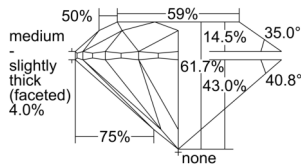

GIA®

FACSIMILE

GIA REPORT 6501597121

Verify this report at GIA.edu

GIA NATURAL DIAMOND DOSSIER®

October 09, 2024
GIA Report Number 6501597121
Shape and Cutting Style ..... Round Brilliant
Measurements ..... 5.07 - 5.10 x 3.14 mm

GRADING RESULTS

Carat Weight ..... 0.50 carat
Color Grade ..... G
Clarity Grade VS2
Cut Grade ..... Excellent

ADDITIONAL GRADING INFORMATION

Polish ..... Excellent
Symmetry ..... Excellent
Fluorescence ..... None
Clarity Characteristics ..... Cloud, Crystal
Inscription(s): GIA 6501597121

PROPORTIONS

Profile to actual proportions

GRADING SCALES

GIA COLOR SCALE	GIA CLARITY SCALE	GIA CUT SCALE	
D	FLAWLESS	EXCELLENT	
E	INTERNALLY FLAWLESS		
F		VVS₁	VERY GOOD
G	VVS₂		
H	VS₁	GOOD	
I	VS₂		
J	SI₁	FAIR	
K	SI₂		
L	I₁	POOR	
M	I₂		
N	I₃		
O			
P			
Q			
R			
S			
T			
U			
V			
W			
X			
Y			
Z