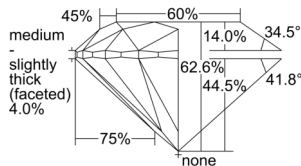

GIA®

FACSIMILE

GIA REPORT 6501597401

Verify this report at GIA.edu

GIA NATURAL DIAMOND DOSSIER®

October 09, 2024
GIA Report Number 6501597401
Shape and Cutting Style ..... Round Brilliant
Measurements ..... 4.68 - 4.72 x 2.94 mm

GRADING RESULTS

Carat Weight ..... 0.40 carat
Color Grade ..... H
Clarity Grade VS1
Cut Grade ..... Excellent

ADDITIONAL GRADING INFORMATION

Polish ..... Excellent
Symmetry ..... Excellent
Fluorescence ..... None
Clarity Characteristics.... Cloud, Crystal, Needle, Indented Natural
Inscription(s): GIA 6501597401

PROPORTIONS

Profile to actual proportions

GRADING SCALES

GIA COLOR SCALE	GIA CLARITY SCALE	GIA CUT SCALE	
D	FLAWLESS	EXCELLENT	
E	INTERNALLY FLAWLESS		
F		VVS₁	VERY GOOD
G	VVS₂		
H	VS₁	GOOD	
I	VS₂		
J	SI₁	FAIR	
K	SI₂		
L	I₁	POOR	
M	I₂		
N	I₃		
O			
P			
Q			
R			
S			
T			
U			
V			
W			
X			
Y			
Z