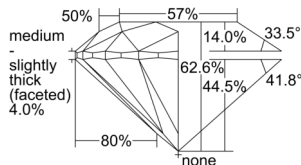

GIA®

FACSIMILE

GIA REPORT 6501598532

Verify this report at GIA.edu

GIA NATURAL DIAMOND DOSSIER®

October 09, 2024
GIA Report Number **6501598532**
Shape and Cutting Style ..... **Round Brilliant**
Measurements ..... **5.36 - 5.40 x 3.37 mm**

GRADING RESULTS

Carat Weight ..... **0.59 carat**
Color Grade ..... **L**
Clarity Grade **VVS1**
Cut Grade ..... **Excellent**

ADDITIONAL GRADING INFORMATION

Polish ..... **Excellent**
Symmetry ..... **Excellent**
Fluorescence ..... **Faint**
Clarity Characteristics ..... **Feather**
Inscription(s): **GIA 6501598532**

PROPORTIONS

Profile to actual proportions

GRADING SCALES

GIA COLOR SCALE	GIA CLARITY SCALE	GIA CUT SCALE	
D	FLAWLESS	EXCELLENT	
E	INTERNALLY FLAWLESS		
F		VVS₁	VERY GOOD
G	VVS₂		
H	VS₁	GOOD	
I	VS₂		
J	SI₁	FAIR	
K	SI₂		
L	I₁	POOR	
M	I₂		
N	I₃		
O			
P			
Q			
R			
S			
T			
U			
V			
W			
X			
Y			
Z