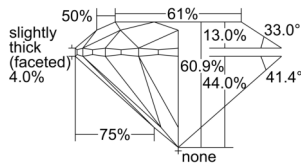

GIA®

FACSIMILE

GIA REPORT 6501599107

Verify this report at GIA.edu

GIA NATURAL DIAMOND DOSSIER®

October 08, 2024
GIA Report Number 6501599107
Shape and Cutting Style ..... Round Brilliant
Measurements ..... 5.68 - 5.72 x 3.47 mm

GRADING RESULTS

Carat Weight ..... 0.70 carat
Color Grade ..... D
Clarity Grade VS1
Cut Grade ..... Excellent

ADDITIONAL GRADING INFORMATION

Polish ..... Excellent
Symmetry ..... Excellent
Fluorescence ..... None
Clarity Characteristics..... Crystal, Feather, Cloud, Pinpoint
Inscription(s): GIA 6501599107

PROPORTIONS

Profile to actual proportions

GRADING SCALES

GIA COLOR SCALE	GIA CLARITY SCALE	GIA CUT SCALE	
D	FLAWLESS	EXCELLENT	
E	INTERNALLY FLAWLESS		
F		VVS₁	VERY GOOD
G	VVS₂		
H	VS₁	GOOD	
I	VS₂		
J	SI₁	FAIR	
K	SI₂		
L	I₁	POOR	
M			
N	I₂		
O			
P	I₃		
Q			
R			
S			
T			
U			
V			
W			
X			
Y			
Z