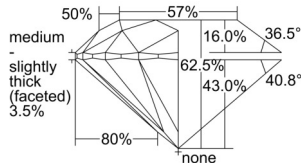

GIA®

FACSIMILE

GIA REPORT 6501599444

Verify this report at GIA.edu

GIA NATURAL DIAMOND DOSSIER®

October 09, 2024
GIA Report Number 6501599444
Shape and Cutting Style ..... Round Brilliant
Measurements ..... 6.13 - 6.16 x 3.84 mm

GRADING RESULTS

Carat Weight ..... 0.90 carat
Color Grade ..... K
Clarity Grade SI2
Cut Grade ..... Excellent

ADDITIONAL GRADING INFORMATION

Polish ..... Excellent
Symmetry ..... Excellent
Fluorescence ..... None
Clarity Characteristics..... Cloud, Crystal, Feather
Inscription(s): GIA 6501599444

PROPORTIONS

Profile to actual proportions

GRADING SCALES

GIA COLOR SCALE	GIA CLARITY SCALE	GIA CUT SCALE	
D	FLAWLESS	EXCELLENT	
E	INTERNALLY FLAWLESS		
F		VVS₁	VERY GOOD
G	VVS₂		
H	VS₁	GOOD	
I	VS₂		
J	SI₁	FAIR	
K	SI₂		
L	I₁	POOR	
M			
N			
O	I₂		
P			
Q			
R	I₃		
S			
T			
U			
V			
W			
X			
Y			
Z