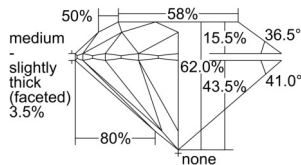

GIA®

FACSIMILE

GIA REPORT 6501599666

Verify this report at GIA.edu

GIA NATURAL DIAMOND DOSSIER®

October 08, 2024
GIA Report Number 6501599666
Shape and Cutting Style ..... Round Brilliant
Measurements ..... 5.69 - 5.73 x 3.54 mm

GRADING RESULTS

Carat Weight ..... 0.71 carat
Color Grade ..... H
Clarity Grade VS2
Cut Grade ..... Excellent

ADDITIONAL GRADING INFORMATION

Polish ..... Excellent
Symmetry ..... Excellent
Fluorescence ..... None
Clarity Characteristics..... Crystal, Cloud, Feather
Inspection(s): GIA 6501599666

PROPORTIONS

Profile to actual proportions

GRADING SCALES

GIA COLOR SCALE	GIA CLARITY SCALE	GIA CUT SCALE	
D	FLAWLESS	EXCELLENT	
E	INTERNALLY FLAWLESS		
F		VVS₁	VERY GOOD
G	VVS₂		
H	VS₁	GOOD	
I	VS₂		
J	SI₁	FAIR	
K	SI₂		
L	I₁	POOR	
M	I₂		
N	I₃		
O			
P			
Q			
R			
S			
T			
U			
V			
W			
X			
Y			
Z