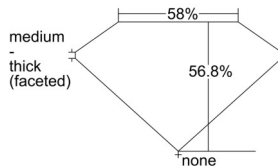

GIA®

FACSIMILE

GIA REPORT 6501599783

Verify this report at GIA.edu

GIA NATURAL DIAMOND DOSSIER®

October 09, 2024
GIA Report Number 6501599783
Shape and Cutting Style ..... Heart Brilliant
Measurements ..... 4.76 x 5.44 x 3.09 mm

GRADING RESULTS

Carat Weight ..... 0.46 carat
Color Grade ..... F
Clarity Grade VS2

ADDITIONAL GRADING INFORMATION

Polish ..... Excellent
Symmetry ..... Excellent
Fluorescence ..... None
Clarity Characteristics..... Feather, Crystal, Needle
Inscription(s): GIA 6501599783

PROPORTIONS

Profile not to actual proportions

GRADING SCALES

GIA COLOR SCALE		GIA CLARITY SCALE			
COLORLESS	D	VERY VERY SLIGHTLY INCLUDED	FLAWLESS		
	E		INTERNALLY FLAWLESS		
	F	VERY SLIGHTLY INCLUDED	VVS₁		
	G		VVS₂		
	H		VS₁		
	NEAR COLORLESS	I	SLIGHTLY INCLUDED	VS₂	
		J		SI₁	
		FAINT	K	INCLUDED	SI₂
			L		I₁
			M		I₂
VERT LIGHT	N	LIGHT	I₃		
	O				
	P				
	Q				
	R