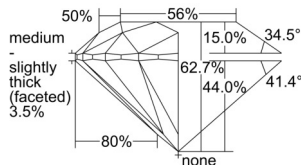

GIA®

FACSIMILE

GIA REPORT 6501606041

Verify this report at GIA.edu

GIA NATURAL DIAMOND DOSSIER®

October 09, 2024
GIA Report Number 6501606041
Shape and Cutting Style ..... Round Brilliant
Measurements ..... 4.30 - 4.34 x 2.71 mm

GRADING RESULTS

Carat Weight ..... 0.31 carat
Color Grade ..... F
Clarity Grade S11
Cut Grade ..... Excellent

ADDITIONAL GRADING INFORMATION

Polish ..... Excellent
Symmetry ..... Excellent
Fluorescence ..... None
Clarity Characteristics ..... Cloud, Crystal
Inscription(s): GIA 6501606041

PROPORTIONS

Profile to actual proportions

GRADING SCALES

GIA COLOR SCALE

COLOURESS	D
	E
	F
	G
	H
	I
	J
NEAR COLOURESS	K
	L
FAIN	M
	N
	O
	P
VERY LIGHT	Q
	R
	S
	T
	U
	V
	W
	X
	Y
LIGHT	Z

GIA CLARITY SCALE

VERY VERY SLIGHTLY INCLUDED	FLAWLESS
	INTERNALLY FLAWLESS
VERY SLIGHTLY INCLUDED	VVS₁
	VVS₂
SLIGHTLY INCLUDED	VS₁
	VS₂
INCLUDED	I₁
	I₂
	I₃

GIA CUT SCALE

EXCELLENT
VERY GOOD
GOOD
FAIR
POOR