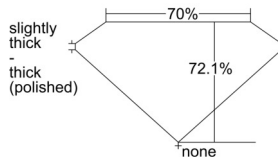

GIA®

FACSIMILE

GIA REPORT 6501606196

Verify this report at GIA.edu

GIA NATURAL DIAMOND DOSSIER®

October 09, 2024
GIA Report Number 6501606196
Shape and Cutting Style ..... Square Modified Brilliant
Measurements ..... 5.09 x 5.07 x 3.66 mm

GRADING RESULTS

Carat Weight ..... 0.84 carat
Color Grade I
Clarity Grade S11

ADDITIONAL GRADING INFORMATION

Polish ..... Excellent
Symmetry ..... Excellent
Fluorescence ..... None
Clarity Characteristics ..... Crystal, Cloud
Inscription(s): GIA 6501606196

PROPORTIONS

Profile not to actual proportions

GRADING SCALES

GIA COLOR SCALE		GIA CLARITY SCALE			
COLORLESS	D	VERY VERY SLIGHTLY INCLUDED	FLAWLESS		
	E		INTERNALLY FLAWLESS		
	F	VERY SLIGHTLY INCLUDED	VVS₁		
	G		VVS₂		
	H		VS₁		
	NEAR COLORLESS	I	SLIGHTLY INCLUDED	VS₂	
		J		S1₁	
		FAINT	K	INCLUDED	S1₂
			L		I₁
			M		I₂
VERT LIGHT	N	LIGHT	I₃		
	O				
	P				
	Q				
	R