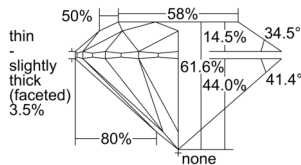

GIA®

FACSIMILE

GIA REPORT 6501613984

Verify this report at GIA.edu

GIA NATURAL DIAMOND DOSSIER®

October 09, 2024
GIA Report Number 6501613984
Shape and Cutting Style ..... Round Brilliant
Measurements ..... 4.97 - 4.99 x 3.07 mm

GRADING RESULTS

Carat Weight ..... 0.46 carat
Color Grade ..... D
Clarity Grade S11
Cut Grade ..... Excellent

ADDITIONAL GRADING INFORMATION

Polish ..... Excellent
Symmetry ..... Excellent
Fluorescence ..... None
Clarity Characteristics..... Crystal, Feather, Indented Natural
Inspection(s): GIA 6501613984

PROPORTIONS

Profile to actual proportions

GRADING SCALES

GIA COLOR SCALE	GIA CLARITY SCALE	GIA CUT SCALE	
D	FLAWLESS	EXCELLENT	
E	INTERNALLY FLAWLESS		
F		VVS₁	VERY GOOD
G	VVS₂		
H	VS₁	GOOD	
I	VS₂		
J	S1₁	FAIR	
K	S1₂		
L	I₁	POOR	
M	I₂		
N	I₃		
O			
P			
Q			
R			
S			
T			
U			
V			
W			
X			
Y			
Z