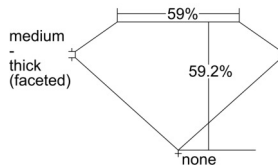

GIA®

FACSIMILE

GIA REPORT 6501620662

Verify this report at GIA.edu

GIA NATURAL DIAMOND DOSSIER®

October 10, 2024
GIA Report Number 6501620662
Shape and Cutting Style ..... Heart Brilliant
Measurements ..... 4.86 x 5.46 x 3.23 mm

GRADING RESULTS

Carat Weight ..... 0.50 carat
Color Grade ..... K
Clarity Grade VVS1

ADDITIONAL GRADING INFORMATION

Polish ..... Excellent
Symmetry ..... Excellent
Fluorescence ..... None
Clarity Characteristics ..... Feather
Inscription(s): GIA 6501620662

PROPORTIONS

Profile not to actual proportions

GRADING SCALES

GIA COLOR SCALE		GIA CLARITY SCALE			
COLORLESS	D	VERY VERY SLIGHTLY INCLUDED	FLAWLESS		
	E		INTERNALLY FLAWLESS		
	F	VERY SLIGHTLY INCLUDED	VVS₁		
	G		VVS₂		
	H		VS₁		
	NEAR COLORLESS	I	SLIGHTLY INCLUDED	VS₂	
		J		SI₁	
		FAINT	K	INCLUDED	SI₂
			L		I₁
			M		I₂
VERTICALLY LIGHT	N	LIGHT	I₃		
	O				
	P				
	Q				
	R