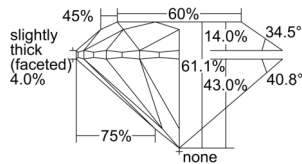

GIA®

FACSIMILE

GIA REPORT 6501624774

Verify this report at GIA.edu

GIA NATURAL DIAMOND DOSSIER®

October 11, 2024
GIA Report Number 6501624774
Shape and Cutting Style ..... Round Brilliant
Measurements ..... 5.08 - 5.11 x 3.11 mm

GRADING RESULTS

Carat Weight ..... 0.50 carat
Color Grade ..... D
Clarity Grade S11
Cut Grade ..... Excellent

ADDITIONAL GRADING INFORMATION

Polish ..... Excellent
Symmetry ..... Excellent
Fluorescence ..... None
Clarity Characteristics ..... Crystal, Cloud
Inscription(s): GIA 6501624774

PROPORTIONS

Profile to actual proportions

GRADING SCALES

GIA COLOR SCALE	GIA CLARITY SCALE	GIA CUT SCALE
D	FLAWLESS	EXCELLENT
E	FLAWLESS	
F	INTERNALLY FLAWLESS	VERY GOOD
G	FLAWLESS	
H	VVS₁	GOOD
I	VVS₂	
J	VS₁	FAIR
K	VS₂	
L	S1₁	POOR
M	S1₂	
N	I₁	
O	I₂	
P	I₃	
Q		
R		
S		
T		
U		
V		
W		
X		
Y		
Z