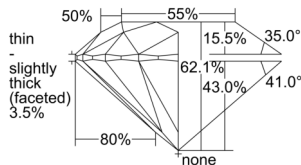

GIA®

FACSIMILE

GIA REPORT 6501627939

Verify this report at GIA.edu

GIA NATURAL DIAMOND DOSSIER®

October 10, 2024
GIA Report Number 6501627939
Shape and Cutting Style ..... Round Brilliant
Measurements ..... 4.72 - 4.74 x 2.94 mm

GRADING RESULTS

Carat Weight ..... 0.40 carat
Color Grade ..... D
Clarity Grade S11
Cut Grade ..... Excellent

ADDITIONAL GRADING INFORMATION

Polish ..... Excellent
Symmetry ..... Excellent
Fluorescence ..... None
Clarity Characteristics ..... Cloud, Crystal
Inscription(s): GIA 6501627939

PROPORTIONS

Profile to actual proportions

GRADING SCALES

GIA COLOR SCALE	GIA CLARITY SCALE	GIA CUT SCALE	
D	FLAWLESS	EXCELLENT	
E	INTERNALLY FLAWLESS		
F		VVS₁	VERY GOOD
G	VVS₂		
H	VS₁	GOOD	
I	VS₂		
J	S1₁	FAIR	
K	S1₂		
L	I₁	POOR	
M	I₂		
N	I₃		
O			
P			
Q			
R			
S			
T			
U			
V			
W			
X			
Y			
Z