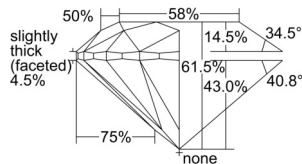

GIA®

FACSIMILE

GIA REPORT 6501628934

Verify this report at GIA.edu

GIA NATURAL DIAMOND DOSSIER®

October 11, 2024
GIA Report Number 6501628934
Shape and Cutting Style ..... Round Brilliant
Measurements ..... 5.57 - 5.59 x 3.43 mm

GRADING RESULTS

Carat Weight ..... 0.66 carat
Color Grade ..... E
Clarity Grade S11
Cut Grade ..... Excellent

ADDITIONAL GRADING INFORMATION

Polish ..... Excellent
Symmetry ..... Excellent
Fluorescence ..... None
Clarity Characteristics ..... Crystal, Cloud
Inscription(s): GIA 6501628934

PROPORTIONS

Profile to actual proportions