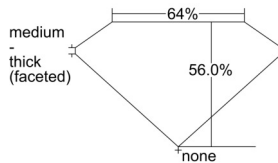

GIA®

FACSIMILE

GIA REPORT 6501630740

Verify this report at GIA.edu

GIA NATURAL DIAMOND DOSSIER®

October 11, 2024
GIA Report Number 6501630740
Shape and Cutting Style ..... Heart Brilliant
Measurements ..... 4.02 x 4.73 x 2.65 mm

GRADING RESULTS

Carat Weight ..... 0.30 carat
Color Grade ..... D
Clarity Grade VVS1

ADDITIONAL GRADING INFORMATION

Polish ..... Excellent
Symmetry ..... Very Good
Fluorescence ..... Medium Blue
Clarity Characteristics ..... Internal Graining
Inscription(s): GIA 6501630740

PROPORTIONS

Profile not to actual proportions

GRADING SCALES

GIA COLOR SCALE		GIA CLARITY SCALE			
COLORLESS	D	VERY VERY SLIGHTLY INCLUDED	FLAWLESS		
	E		INTERNALLY FLAWLESS		
	F	VERY SLIGHTLY INCLUDED	VVS₁		
	G		VVS₂		
	H		VS₁		
	NEAR COLORLESS	I	SLIGHTLY INCLUDED	VS₂	
		J		SI₁	
		FAINT	K	INCLUDED	SI₂
			L		I₁
			M		I₂
VERT LIGHT	N	LIGHT	I₃		
	O				
	P				
	Q				
	R