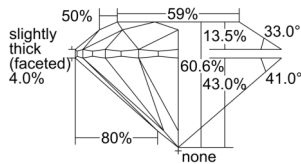

GIA®

FACSIMILE

GIA REPORT 6501635192

Verify this report at GIA.edu

GIA NATURAL DIAMOND DOSSIER®

October 11, 2024
GIA Report Number 6501635192
Shape and Cutting Style ..... Round Brilliant
Measurements ..... 4.30 - 4.32 x 2.62 mm

GRADING RESULTS

Carat Weight ..... 0.30 carat
Color Grade ..... H
Clarity Grade S11
Cut Grade ..... Excellent

ADDITIONAL GRADING INFORMATION

Polish ..... Excellent
Symmetry ..... Excellent
Fluorescence ..... None
Clarity Characteristics ..... Feather
Inscription(s): GIA 6501635192

PROPORTIONS

GRADING SCALES

GIA COLOR SCALE	GIA CLARITY SCALE	GIA CUT SCALE	
D	FLAWLESS	EXCELLENT	
E	INTERNALLY FLAWLESS		
F		VVS₁	VERY GOOD
G	VVS₂		
H	VS₁	GOOD	
I	VS₂		
J	S1₁	FAIR	
K	S1₂		
L	I₁	POOR	
M	I₂		
N	I₃		
O			
P			
Q			
R			
S			
T			
U			
V			
W			
X			
Y			
Z