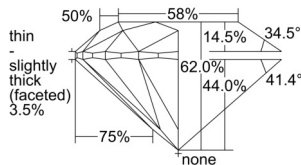

GIA®

FACSIMILE

GIA REPORT 6501642820

Verify this report at GIA.edu

GIA NATURAL DIAMOND DOSSIER®

October 11, 2024
GIA Report Number 6501642820
Shape and Cutting Style ..... Round Brilliant
Measurements ..... 5.09 - 5.11 x 3.16 mm

GRADING RESULTS

Carat Weight ..... 0.50 carat
Color Grade ..... G
Clarity Grade S11
Cut Grade ..... Excellent

ADDITIONAL GRADING INFORMATION

Polish ..... Excellent
Symmetry ..... Excellent
Fluorescence ..... Faint
Clarity Characteristics ..... Crystal, Feather
Inscription(s): GIA 6501642820

PROPORTIONS

Profile to actual proportions