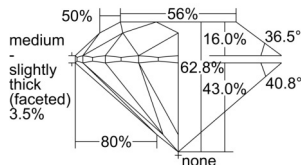

GIA®

FACSIMILE

GIA REPORT 6501658721

Verify this report at GIA.edu

GIA NATURAL DIAMOND DOSSIER®

October 15, 2024
GIA Report Number 6501658721
Shape and Cutting Style ..... Round Brilliant
Measurements ..... 5.66 - 5.69 x 3.56 mm

GRADING RESULTS

Carat Weight ..... 0.70 carat
Color Grade ..... G
Clarity Grade VS2
Cut Grade ..... Excellent

ADDITIONAL GRADING INFORMATION

Polish ..... Excellent
Symmetry ..... Excellent
Fluorescence ..... Medium Blue
Clarity Characteristics ..... Crystal
Inscription(s): GIA 6501658721

PROPORTIONS

Profile to actual proportions