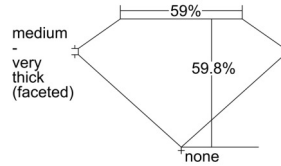

GIA®

FACSIMILE

GIA REPORT 6501662323

Verify this report at GIA.edu

GIA NATURAL DIAMOND DOSSIER®

October 15, 2024
GIA Report Number 6501662323
Shape and Cutting Style ..... Heart Brilliant
Measurements ..... 4.71 x 5.48 x 3.27 mm

GRADING RESULTS

Carat Weight ..... 0.50 carat
Color Grade ..... F
Clarity Grade VS2

ADDITIONAL GRADING INFORMATION

Polish ..... Excellent
Symmetry ..... Excellent
Fluorescence ..... None
Clarity Characteristics ..... Crystal, Feather
Inscription(s): GIA 6501662323

PROPORTIONS

Profile not to actual proportions

GRADING SCALES

GIA COLOR SCALE		GIA CLARITY SCALE			
COLORLESS	D	VERY VERY SLIGHTLY INCLUDED	FLAWLESS		
	E		INTERNALLY FLAWLESS		
	F		VVS₁		
	G		VVS₂		
	NEAR COLORLESS	H	VERY SLIGHTLY INCLUDED	VS₁	
		I		VS₂	
		FAINT	J	SLIGHTLY INCLUDED	SI₁
			K		SI₂
	L		I₁		
	M		I₂		
N	I₃				
O					
VERT LIGHT	P	INCLUDED			
	Q				
	R				
	S				
	T				
	U				
	V				
	W				
LIGHT	X				
	Y				
	Z