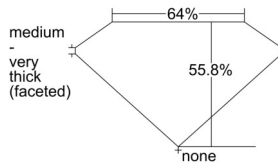

GIA®

FACSIMILE

GIA REPORT 6501662836

Verify this report at GIA.edu

GIA NATURAL DIAMOND DOSSIER®

October 16, 2024
GIA Report Number 6501662836
Shape and Cutting Style ..... Heart Brilliant
Measurements ..... 5.43 x 6.21 x 3.47 mm

GRADING RESULTS

Carat Weight ..... 0.70 carat
Color Grade ..... D
Clarity Grade VVS1

ADDITIONAL GRADING INFORMATION

Polish ..... Excellent
Symmetry ..... Excellent
Fluorescence ..... None
Clarity Characteristics..... Pinpoint, Feather, Manufacturing Remnant

Inscription(s): GIA 6501662836

PROPORTIONS

Profile not to actual proportions

GRADING SCALES

GIA COLOR SCALE		GIA CLARITY SCALE			
COLORLESS	D	VERY VERY SLIGHTLY INCLUDED	FLAWLESS		
	E		INTERNALLY FLAWLESS		
	F	VERY SLIGHTLY INCLUDED	VVS₁		
	G		VVS₂		
	H		VS₁		
	NEAR COLORLESS	I	SLIGHTLY INCLUDED	VS₂	
		J		SI₁	
		FAINT	K	INCLUDED	SI₂
			L		I₁
			M		I₂
VERT LIGHT	N	LIGHT	I₃		
	O				
	P				
	Q				
	R