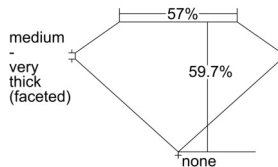

GIA®

FACSIMILE

GIA REPORT 6501666891

Verify this report at GIA.edu

GIA NATURAL DIAMOND DOSSIER®

October 16, 2024
GIA Report Number 6501666891
Shape and Cutting Style ..... Heart Brilliant
Measurements ..... 4.74 x 5.35 x 3.19 mm

GRADING RESULTS

Carat Weight ..... 0.47 carat
Color Grade ..... E
Clarity Grade VVS2

ADDITIONAL GRADING INFORMATION

Polish ..... Excellent
Symmetry ..... Very Good
Fluorescence ..... None
Clarity Characteristics ..... Needle
Inscription(s): GIA 6501666891

PROPORTIONS

Profile not to actual proportions

GRADING SCALES

GIA COLOR SCALE		GIA CLARITY SCALE			
COLORLESS	D	VERY VERY SLIGHTLY INCLUDED	FLAWLESS		
	E		INTERNALLY FLAWLESS		
	F	VERY SLIGHTLY INCLUDED	VVS₁		
	G		VVS₂		
	H		VS₁		
	NEAR COLORLESS	I	SLIGHTLY INCLUDED	VS₂	
		J		SI₁	
		FAINT	K	INCLUDED	SI₂
			L		I₁
			M		I₂
VERT LIGHT	N	LIGHT	I₃		
	O				
	P				
	Q				
	R