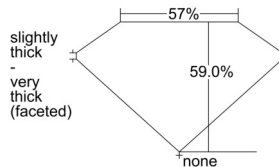

GIA®

FACSIMILE

GIA REPORT 6501667673

Verify this report at GIA.edu

GIA NATURAL DIAMOND DOSSIER®

October 16, 2024
GIA Report Number 6501667673
Shape and Cutting Style ..... Heart Brilliant
Measurements ..... 5.37 x 6.27 x 3.70 mm

GRADING RESULTS

Carat Weight ..... 0.73 carat
Color Grade I
Clarity Grade VS2

ADDITIONAL GRADING INFORMATION

Polish ..... Excellent
Symmetry ..... Excellent
Fluorescence ..... None
Clarity Characteristics ..... Feather, Crystal
Inscription(s): GIA 6501667673

PROPORTIONS

Profile not to actual proportions

GRADING SCALES

GIA COLOR SCALE		GIA CLARITY SCALE			
COLORLESS	D	VERY VERY SLIGHTLY INCLUDED	FLAWLESS		
	E		INTERNALLY FLAWLESS		
	F	VERY SLIGHTLY INCLUDED	VS₁		
	G		VS₂		
	H		VS₁		
	NEAR COLORLESS	I	SLIGHTLY INCLUDED	VS₂	
		J		SI₁	
		FAINT	K	INCLUDED	SI₂
			L		I₁
			M		I₂
N			I₃		
VERT LIGHT	O	LIGHT			
	P				
	Q				
	R				
	S				
	T				
LIGHT	U				
	V				
	W				
	X				
Y					
Z