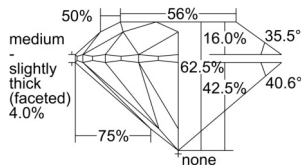

GIA®

FACSIMILE

GIA REPORT 6501670978

Verify this report at GIA.edu

GIA NATURAL DIAMOND DOSSIER®

October 16, 2024
GIA Report Number **6501670978**
Shape and Cutting Style ..... **Round Brilliant**
Measurements ..... **6.00 - 6.04 x 3.76 mm**

GRADING RESULTS

Carat Weight ..... **0.85 carat**
Color Grade ..... **F**
Clarity Grade **VS1**
Cut Grade ..... **Excellent**

ADDITIONAL GRADING INFORMATION

Polish ..... **Excellent**
Symmetry ..... **Excellent**
Fluorescence ..... **None**
Clarity Characteristics..... **Feather, Needle, Pinpoint**
Inscription(s): **GIA 6501670978**

PROPORTIONS

Profile to actual proportions

GRADING SCALES

GIA COLOR SCALE	GIA CLARITY SCALE	GIA CUT SCALE	
D	FLAWLESS	EXCELLENT	
E	INTERNALLY FLAWLESS		
F		VVS₁	VERY GOOD
G	VVS₂		
H	VS₁	GOOD	
I	VS₂		
J	SI₁	FAIR	
K	SI₂		
L	I₁	POOR	
M	I₂		
N	I₃		
O			
P			
Q			
R			
S			
T			
U			
V			
W			
X			
Y			
Z