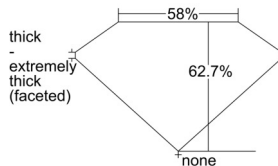

GIA®

FACSIMILE

GIA REPORT 6501673684

Verify this report at GIA.edu

GIA NATURAL DIAMOND DOSSIER®

October 24, 2024
GIA Report Number 6501673684
Shape and Cutting Style ..... Pear Brilliant
Measurements ..... 6.01 x 3.57 x 2.24 mm

GRADING RESULTS

Carat Weight ..... 0.30 carat
Color Grade ..... F
Clarity Grade SI1

ADDITIONAL GRADING INFORMATION

Polish ..... Very Good
Symmetry ..... Very Good
Fluorescence ..... None
Clarity Characteristics ..... Feather, Cloud
Inscription(s): GIA 6501673684

PROPORTIONS

Profile not to actual proportions

GRADING SCALES

GIA COLOR SCALE		GIA CLARITY SCALE	
COLORLESS	D	VERY VERY SLIGHTLY INCLUDED	FLAWLESS
	E		INTERNALLY FLAWLESS
	F		VVS₁
	G		VVS₂
	H		VS₁
	I		VS₂
	J		SI₁
	K		SI₂
	L		I₁
	M		I₂
NEAR COLORLESS	N	SLIGHTLY INCLUDED	I₃
	O		
	P		
	Q		
FAINT	R		
	S		
	T		
	U		
VERT LIGHT	V		
	W		
	X		
	Y		
LIGHT	Z