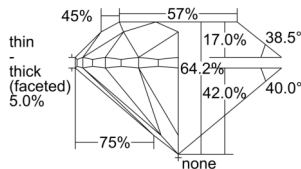

GIA®

FACSIMILE

GIA REPORT 6501675924

Verify this report at GIA.edu

GIA NATURAL DIAMOND DOSSIER®

October 17, 2024
GIA Report Number 6501675924
Shape and Cutting Style ..... Round Brilliant
Measurements ..... 5.53 - 5.55 x 3.56 mm

GRADING RESULTS

Carat Weight ..... 0.70 carat
Color Grade ..... E
Clarity Grade S11
Cut Grade ..... Very Good

ADDITIONAL GRADING INFORMATION

Polish ..... Excellent
Symmetry ..... Excellent
Fluorescence ..... None
Clarity Characteristics..... Crystal, Cloud, Cavity
Inspection(s): GIA 6501675924

PROPORTIONS

Profile to actual proportions

GRADING SCALES

GIA COLOR SCALE	GIA CLARITY SCALE	GIA CUT SCALE
COLOURLESS	FLAWLESS	EXCELLENT
E	INTERNALLY FLAWLESS	
F	VVS₁	VERY GOOD
G		
H	VVS₂	GOOD
I	VS₁	
J	VS₂	FAIR
K	S1₁	
L	S1₂	POOR
M	I₁	
N	I₂	
O	I₃	
P		
Q		
R		
S		
T		
U		
V		
W		
X		
Y		
Z