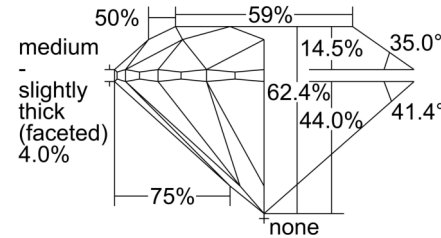

GIA REPORT
6501684999

Verify this report at GIA.edu

FACSIMILE

This is a digital representation of the original GIA Report. This representation might not be accepted in lieu of the original GIA Report in certain circumstances. The original GIA Report includes certain security features which are not reproducible on this facsimile.

GIA NATURAL DIAMOND GRADING REPORT

October 20, 2024
GIA Report Number 6501684999
Shape and Cutting Style ..... Round Brilliant
Measurements ..... 6.38 - 6.41 x 3.99 mm

GRADING RESULTS

Carat Weight ..... 1.01 carat
Color Grade ..... D
Clarity Grade SI1
Cut Grade ..... Excellent

ADDITIONAL GRADING INFORMATION

Polish ..... Excellent
Symmetry ..... Excellent
Fluorescence ..... Faint

Inscription(s): GIA 6501684999

Comments: Pinpoints, clouds and surface graining are not shown.

PROPORTIONS

Profile to actual proportions