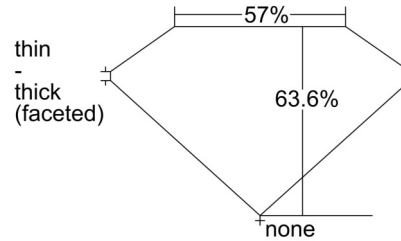

GIA NATURAL DIAMOND GRADING REPORT

October 22, 2024
GIA Report Number 6501687436
Shape and Cutting Style Pear Brilliant
Measurements 12.84 x 7.79 x 4.95 mm

GRADING RESULTS

Carat Weight 3.01 carat
Color Grade K
Clarity Grade SI2

ADDITIONAL GRADING INFORMATION

Polish Excellent
Symmetry Very Good
Fluorescence Medium Blue
Inscription(s): GIA 6501687436
Comments: Pinpoints are not shown.

PROPORTIONS

Profile not to actual proportions

CLARITY CHARACTERISTICS

KEY TO SYMBOLS*

- Crystal
- ◐ Cavity
- ~ Feather
- \\ Needle

* Red symbols denote internal characteristics (inclusions). Green or black symbols denote external characteristics (blemishes). Diagram is an approximate representation of the diamond, and symbols shown indicate type, position, and approximate size of clarity characteristics. All clarity characteristics may not be shown. Details of finish are not shown.