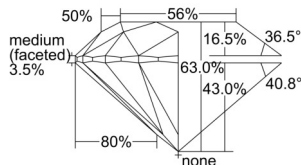

GIA®

FACSIMILE

GIA REPORT 6501728422

Verify this report at GIA.edu

GIA NATURAL DIAMOND DOSSIER®

October 24, 2024
GIA Report Number 6501728422
Shape and Cutting Style ..... Round Brilliant
Measurements ..... 4.47 - 4.50 x 2.82 mm

GRADING RESULTS

Carat Weight ..... 0.35 carat
Color Grade ..... J
Clarity Grade VS1
Cut Grade ..... Excellent

ADDITIONAL GRADING INFORMATION

Polish ..... Excellent
Symmetry ..... Excellent
Fluorescence ..... None
Clarity Characteristics.... Crystal, Cloud, Indented Natural, Needle
Inscription(s): GIA 6501728422

PROPORTIONS

Profile to actual proportions

GRADING SCALES

GIA COLOR SCALE	GIA CLARITY SCALE	GIA CUT SCALE
Colorless	Flawless	Excellent
Near Colorless	Internally Flawless	
Faint	VVS₁	Very Good
Very Light	VVS₂	
Light	VS₁	Good
	VS₂	
	S₁	Fair
	S₂	
	I₁	Poor
	I₂	
	I₃