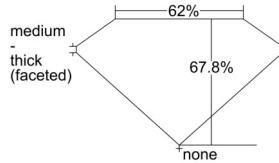

GIA®

FACSIMILE

GIA REPORT 6501769251

Verify this report at GIA.edu

GIA NATURAL DIAMOND DOSSIER®

October 29, 2024
GIA Report Number 6501769251
Shape and Cutting Style ..... Cushion Modified Brilliant
Measurements ..... 5.68 x 4.57 x 3.10 mm

GRADING RESULTS

Carat Weight ..... 0.60 carat
Color Grade ..... D
Clarity Grade VS1

ADDITIONAL GRADING INFORMATION

Polish ..... Excellent
Symmetry ..... Excellent
Fluorescence ..... None
Clarity Characteristics ..... Crystal, Cloud, Pinpoint
Inscription(s): GIA 6501769251

PROPORTIONS

Profile not to actual proportions

GRADING SCALES

GIA COLOR SCALE		GIA CLARITY SCALE			
COLORLESS	D	VERY VERY SLIGHTLY INCLUDED	FLAWLESS		
	E		INTERNALLY FLAWLESS		
	F	VERY SLIGHTLY INCLUDED	VS₁		
	G		VS₂		
	H		VS₁		
	NEAR COLORLESS	I	SLIGHTLY INCLUDED	VS₂	
		J		SI₁	
		FAINT	K	INCLUDED	SI₂
			L		I₁
			M		I₂
VERTICALLY LIGHT	N	LIGHT	I₃		
	O				
	P				
	Q				
	R