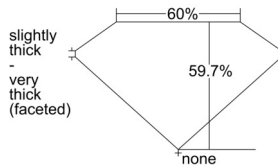

GIA®

FACSIMILE

GIA REPORT 6501773069

Verify this report at GIA.edu

GIA NATURAL DIAMOND DOSSIER®

November 13, 2024
GIA Report Number 6501773069
Shape and Cutting Style ..... Heart Brilliant
Measurements ..... 5.22 x 6.21 x 3.71 mm

GRADING RESULTS

Carat Weight ..... 0.70 carat
Color Grade I
Clarity Grade ..... Internally Flawless

ADDITIONAL GRADING INFORMATION

Polish ..... Excellent
Symmetry ..... Excellent
Fluorescence ..... None
Clarity Characteristics ..... Minor Details of Polish
Inscription(s): GIA 6501773069

PROPORTIONS

Profile not to actual proportions

GRADING SCALES

GIA COLOR SCALE		GIA CLARITY SCALE			
COLORLESS	D	VERY VERY SLIGHTLY INCLUDED	FLAWLESS		
	E		INTERNALLY FLAWLESS		
	F	VERY SLIGHTLY INCLUDED	VVS₁		
	G		VVS₂		
	H		VS₁		
	NEAR COLORLESS	I	SLIGHTLY INCLUDED	VS₂	
		J		SI₁	
		FAINT	K	INCLUDED	SI₂
			L		I₁
			M		I₂
VERT LIGHT	N	LIGHT	I₃		
	O				
	P				
	Q				
	R