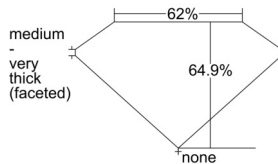

GIA®

FACSIMILE

GIA REPORT 6501775447

Verify this report at GIA.edu

GIA NATURAL DIAMOND DOSSIER®

November 07, 2024
GIA Report Number **6501775447**
Shape and Cutting Style ..... **Marquise Brilliant**
Measurements ..... **6.53 x 3.52 x 2.29 mm**

GRADING RESULTS

Carat Weight ..... **0.30 carat**
Color Grade ..... **F**
Clarity Grade **VS2**

ADDITIONAL GRADING INFORMATION

Polish ..... **Very Good**
Symmetry ..... **Very Good**
Fluorescence ..... **None**
Clarity Characteristics ..... **Cloud, Crystal, Feather**
Inscription(s): **GIA 6501775447**

PROPORTIONS

Profile not to actual proportions

GRADING SCALES

GIA COLOR SCALE		GIA CLARITY SCALE			
COLORLESS	D	VERY SLIGHTLY INCLUDED	FLAWLESS		
	E		INTERNALLY FLAWLESS		
	F		VS₁		
	NEAR COLORLESS	G	VERY SLIGHTLY INCLUDED	VS₂	
		H		VS₁	
		FAINT	I	SLIGHTLY INCLUDED	VS₂
			J		SI₁
	K		SI₂		
	LIGHT		L	INCLUDED	I₁
			M		I₂
N			I₃		
O					
P					
Q					
R