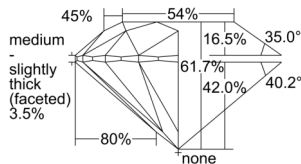

GIA®

FACSIMILE

GIA REPORT 6501780251

Verify this report at GIA.edu

GIA NATURAL DIAMOND DOSSIER®

November 08, 2024
GIA Report Number 6501780251
Shape and Cutting Style ..... Round Brilliant
Measurements ..... 4.72 - 4.74 x 2.92 mm

GRADING RESULTS

Carat Weight ..... 0.40 carat
Color Grade ..... G
Clarity Grade S11
Cut Grade ..... Very Good

ADDITIONAL GRADING INFORMATION

Polish ..... Excellent
Symmetry ..... Excellent
Fluorescence ..... None
Clarity Characteristics ..... Cloud, Feather
Inscription(s): GIA 6501780251

PROPORTIONS

Profile to actual proportions