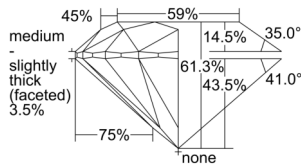

GIA®

FACSIMILE

GIA REPORT 6501783624

Verify this report at GIA.edu

GIA NATURAL DIAMOND DOSSIER®

November 25, 2024
GIA Report Number 6501783624
Shape and Cutting Style ..... Round Brilliant
Measurements ..... 3.95 - 3.97 x 2.43 mm

GRADING RESULTS

Carat Weight ..... 0.23 carat
Color Grade ..... E
Clarity Grade S11
Cut Grade ..... Excellent

ADDITIONAL GRADING INFORMATION

Polish ..... Excellent
Symmetry ..... Excellent
Fluorescence ..... None
Clarity Characteristics ..... Feather
Inscription(s): GIA 6501783624

PROPORTIONS

Profile to actual proportions

GRADING SCALES

GIA COLOR SCALE	GIA CLARITY SCALE	GIA CUT SCALE	
D	FLAWLESS	EXCELLENT	
E	INTERNALLY FLAWLESS		
F		VVS₁	VERY GOOD
G	VVS₂		
H	VS₁	GOOD	
I	VS₂		
J	S1₁	FAIR	
K	S1₂		
L	I₁	POOR	
M	I₂		
N	I₃		
O			
P			
Q			
R			
S			
T			
U			
V			
W			
X			
Y			
Z