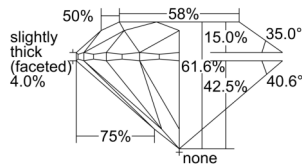

GIA®

FACSIMILE

GIA REPORT 6501785954

Verify this report at GIA.edu

GIA NATURAL DIAMOND DOSSIER®

November 05, 2024
GIA Report Number 6501785954
Shape and Cutting Style ..... Round Brilliant
Measurements ..... 5.91 - 5.95 x 3.66 mm

GRADING RESULTS

Carat Weight ..... 0.80 carat
Color Grade I
Clarity Grade S11
Cut Grade ..... Excellent

ADDITIONAL GRADING INFORMATION

Polish ..... Excellent
Symmetry ..... Excellent
Fluorescence ..... None
Clarity Characteristics ..... Crystal, Feather
Inscription(s): GIA 6501785954

PROPORTIONS

Profile to actual proportions

GRADING SCALES

GIA COLOR SCALE

COLORLESS	D
	E
	F
	G
	H
	I
	J
NEAR COLORLESS	K
	L
Faint	M
	N
	O
	P
Very Light	Q
	R
	S
	T
	U
	V
Light	W
	X
	Y
	Z

GIA CLARITY SCALE

FLAWLESS	VERY VERY SLIGHTLY INCLUDED	VVS₁	
			VVS₂
INTERNALLY FLAWLESS	VERY SLIGHTLY INCLUDED	VS₁	
		VS₂	
SLIGHTLY INCLUDED	SLIGHTLY INCLUDED	S1₁	
		S1₂	
INCLUDED	INCLUDED	I₁	
		I₂	
		I₃	

GIA CUT SCALE

EXCELLENT
VERY GOOD
GOOD
FAIR
POOR