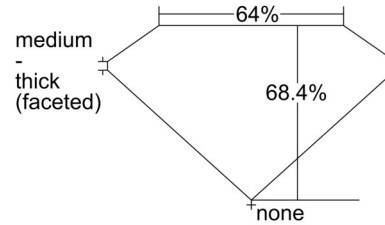

PROPORTIONS

Profile not to actual proportions